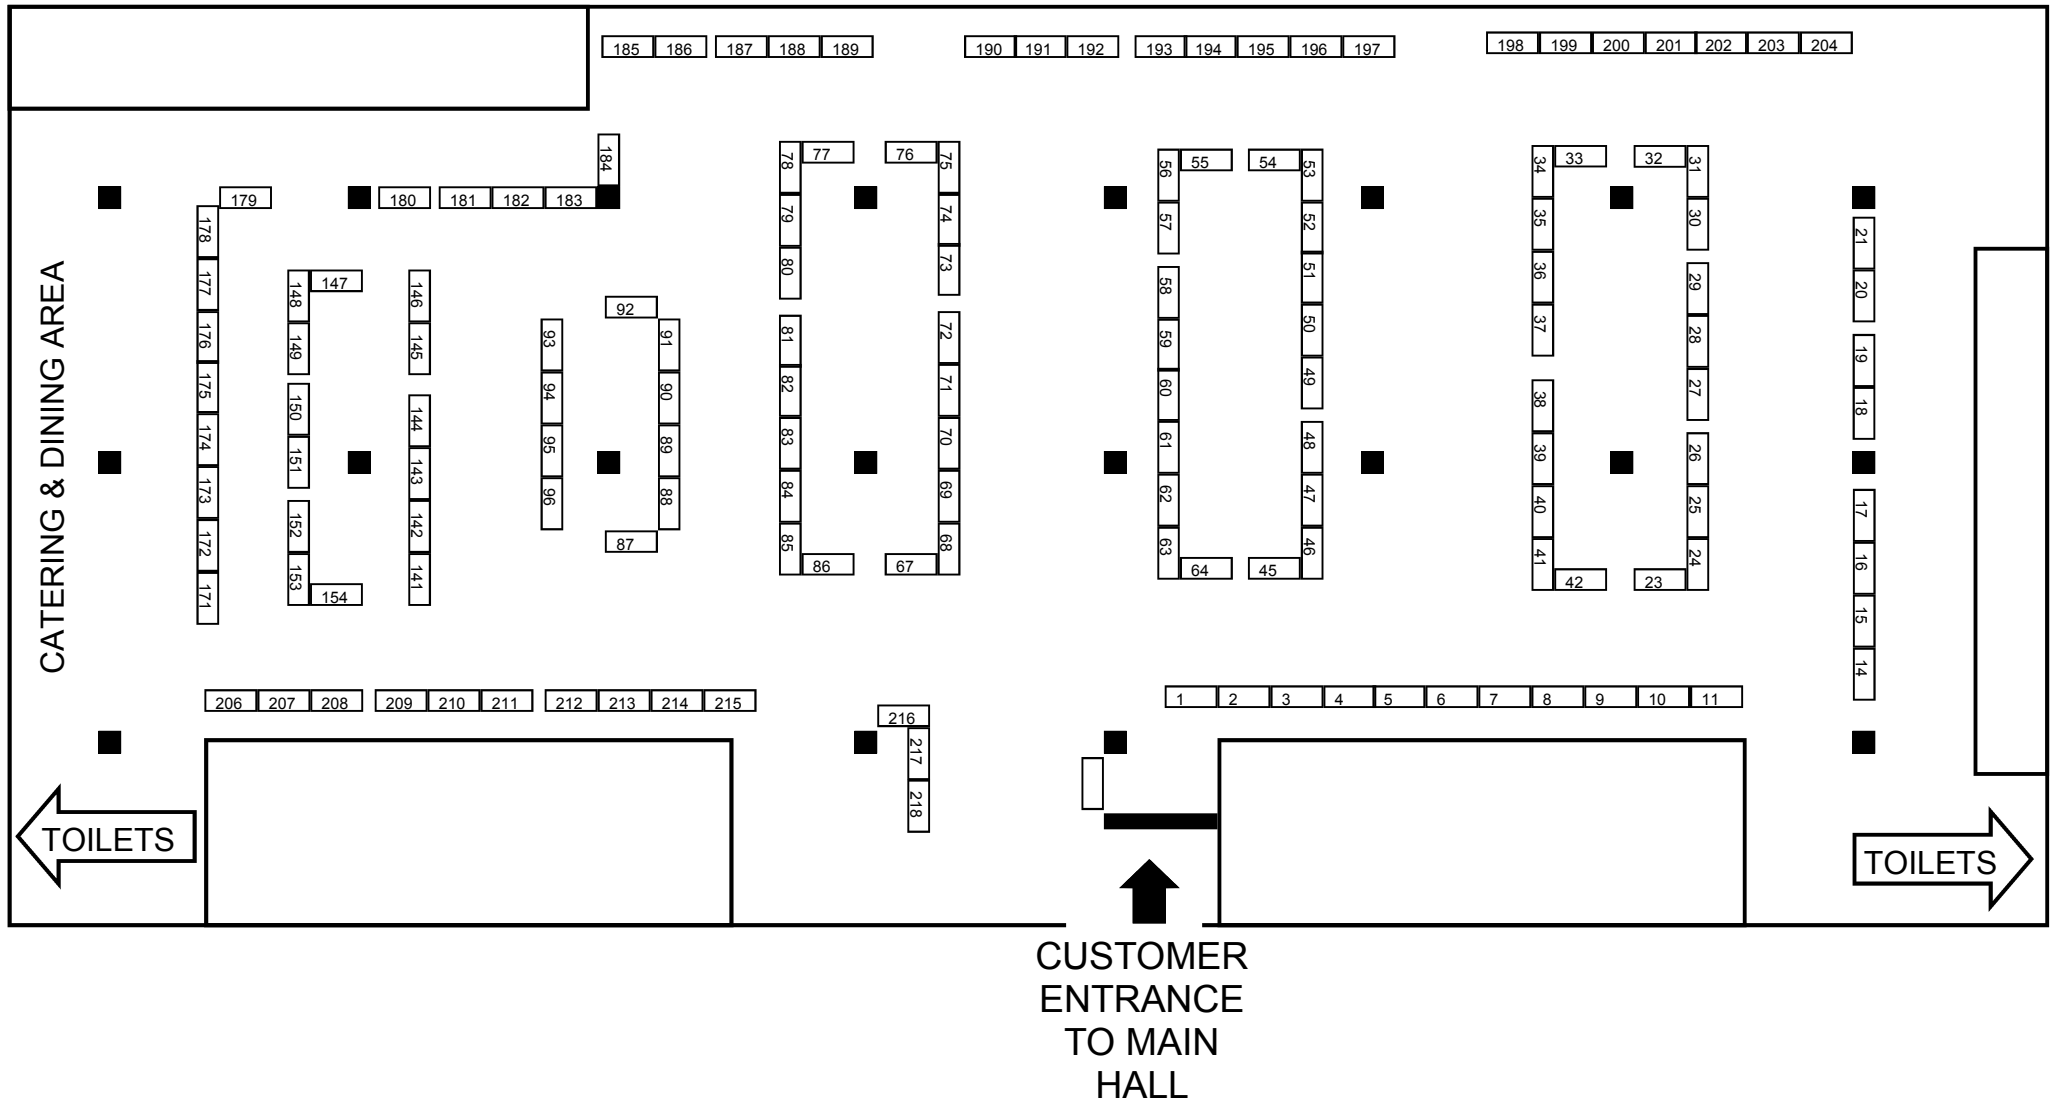

# BIG 3 AT SANDOWN - SUNDAY 14TH MARCH 2010

PLEASE CHECK SEPARATE PAGE FOR LAYOUT OF OUTDOOR UNDERCOVER STALLS