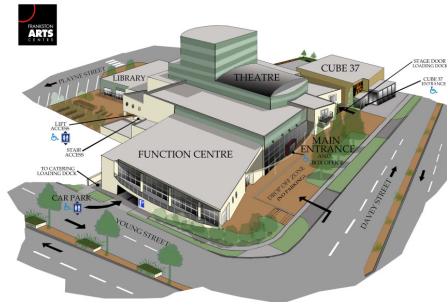

TAKE THREE OR MORE TABLES & SAVE

A DISCOUNT PRICE WILL APPLY TO TRADERS TAKING THREE OR MORE TABLES AT THE SAME EVENT - THE MORE YOU TAKE - THE MORE YOU'LL SAVE!

A \$5 discount is applicable to each and every table when THREE or more are purchased for the same event on the same day. Package will apply to all indoor or undercover areas where trestle tables are supplied in the stall price, except Banquet Hall - Malvern Town Hall and Chandelier Hall - Hawthorn Town Hall. The package does NOT apply to any Outdoor Sites where trestle tables are not supplied in the stall (table) price.

See attached price list for on time and late payments.

STALL COSTS

FRANKSTON ARTS CENTRE Cnr Davey & Young Streets Frankston Vic 9.30am - 2pm

Traders will be located in the Function Centre and accessed from Davey Street

Indoor Main Hall - \$55 per table per day. Price includes 1 trestle table 180cm x 75cm (approx. 6ft x 2ft 6in) & chairs

ENTERTAINMENT CENTRE - SANDOWN RACECOURSE

Princes Highway Springvale Vic 9am - 3pm

MALVERN TOWN HALL

Cnr Glenferrie Road & High Street Malvern Vic 9am - 3pm

Main Hall \$65 per table per day. Banquet Hall (2nd Smaller Hall)

Adjacent to main hall \$50 per table per day.

Price includes 1 trestle table 180cm x 60cm (approx. 6ft x 2ft) & chairs