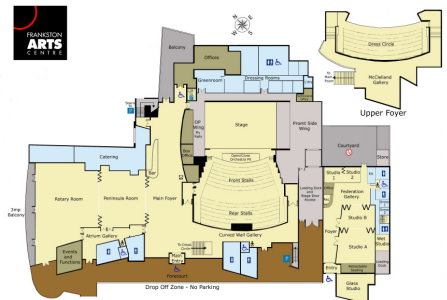

TAKE THREE OR MORE TABLES & SAVE

A DISCOUNT PRICE WILL APPLY TO TRADERS TAKING THREE OR MORE TABLES AT THE SAME EVENT - THE MORE YOU TAKE - THE MORE YOU'LL SAVE!

A \$5 discount is applicable to each and every table when THREE or more are purchased for the same event on the same day. Package will apply to all indoor or undercover areas where trestle tables are supplied in the stall price, except Banquet Hall - Malvern Town Hall and Chandelier Hall - Hawthorn Town Hall. The package does NOT apply to any Outdoor Sites where trestle tables are not supplied in the stall (table) price.

Indoor Main Hall - \$55 per table per day. Price includes 1 trestle table 180cm x 75cm (approx. 6ft x 2ft 6in) & chairs

ENTERTAINMENT CENTRE - SANDOWN RACECOURSE

Princes Highway Springvale Vic 9am - 3pm